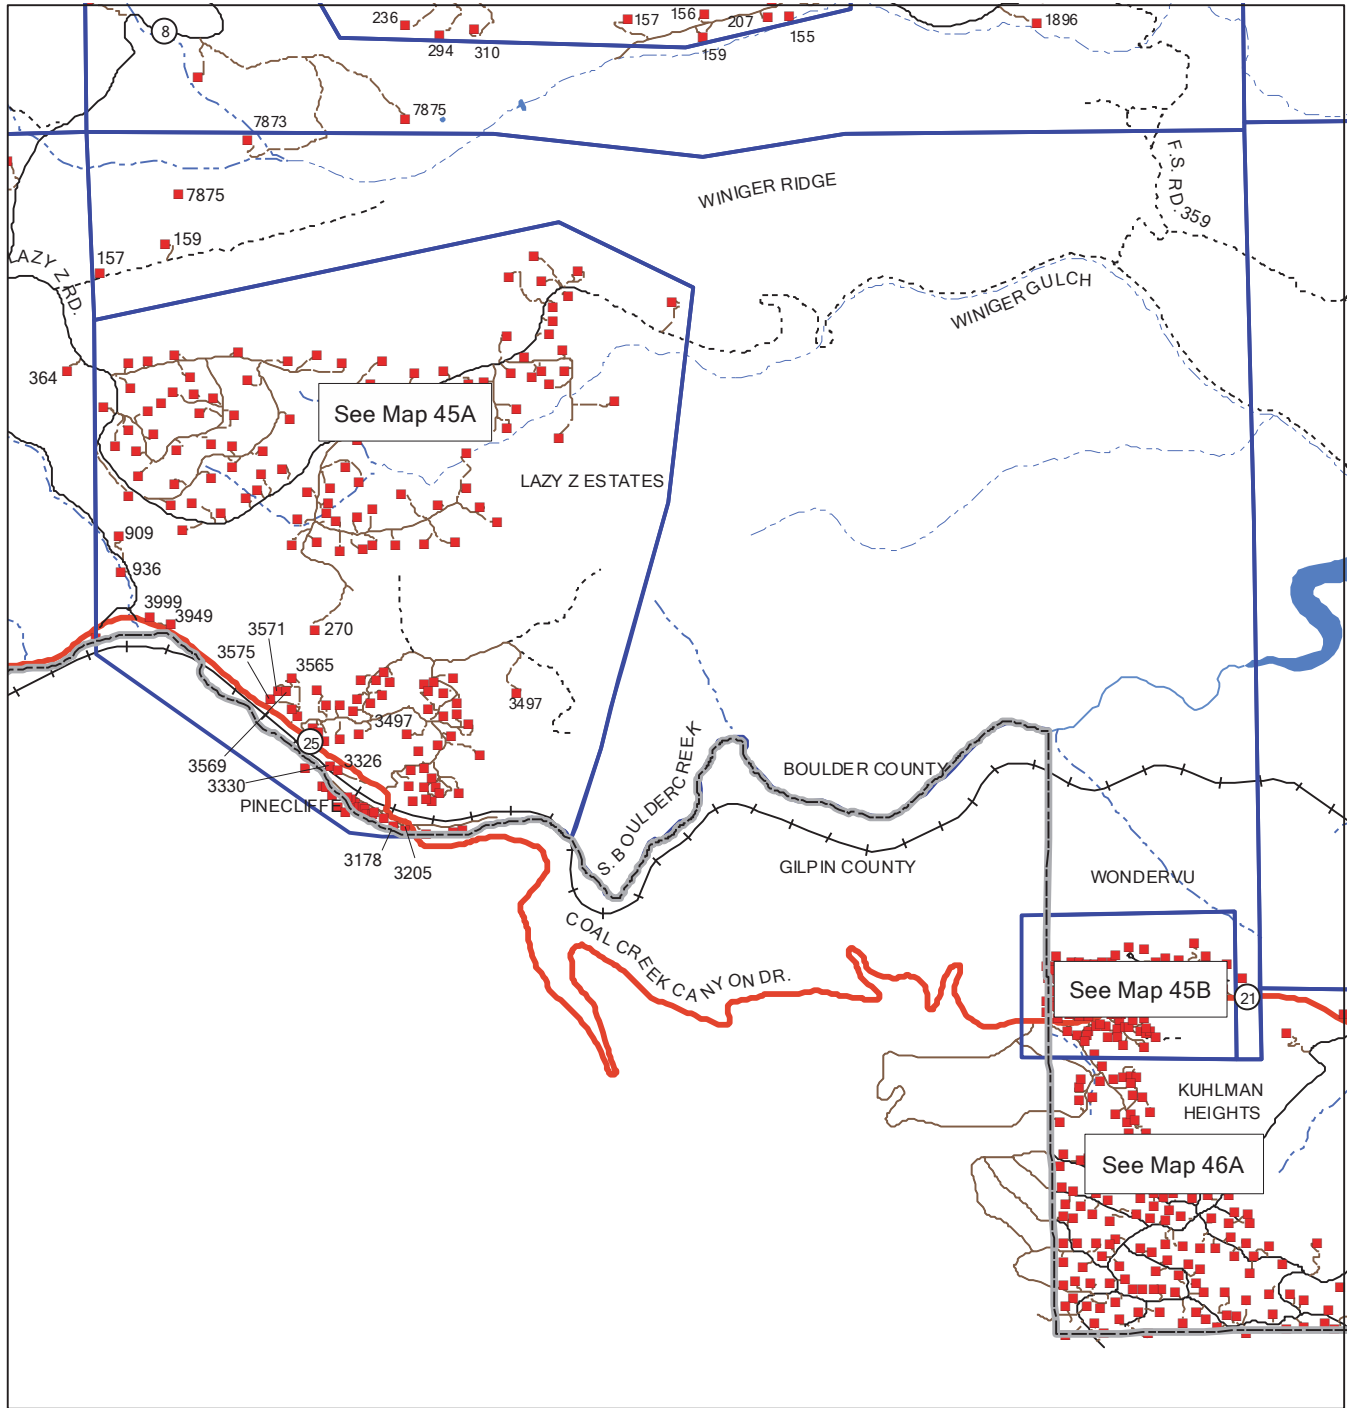

Map 36

See Map 35A

See Map 36A

Scale 1 : 30,000

Revised 01/10

Map 37

Scale 1 : 30,000

0 1,000 2,000 Feet

0 0.2 0.4 Miles

Revised 01/10

Map 37A

Scale 1 : 16,000

0 500 1,000 Feet

0 0.1 0.2 Miles

Revised 01/10

Map 44

Scale 1 : 30,000

Revised 01/10

Map 45

Scale 1 : 30,000

Revised 01/10

Map 45A

Scale 1 : 14,000

Revised 01/10