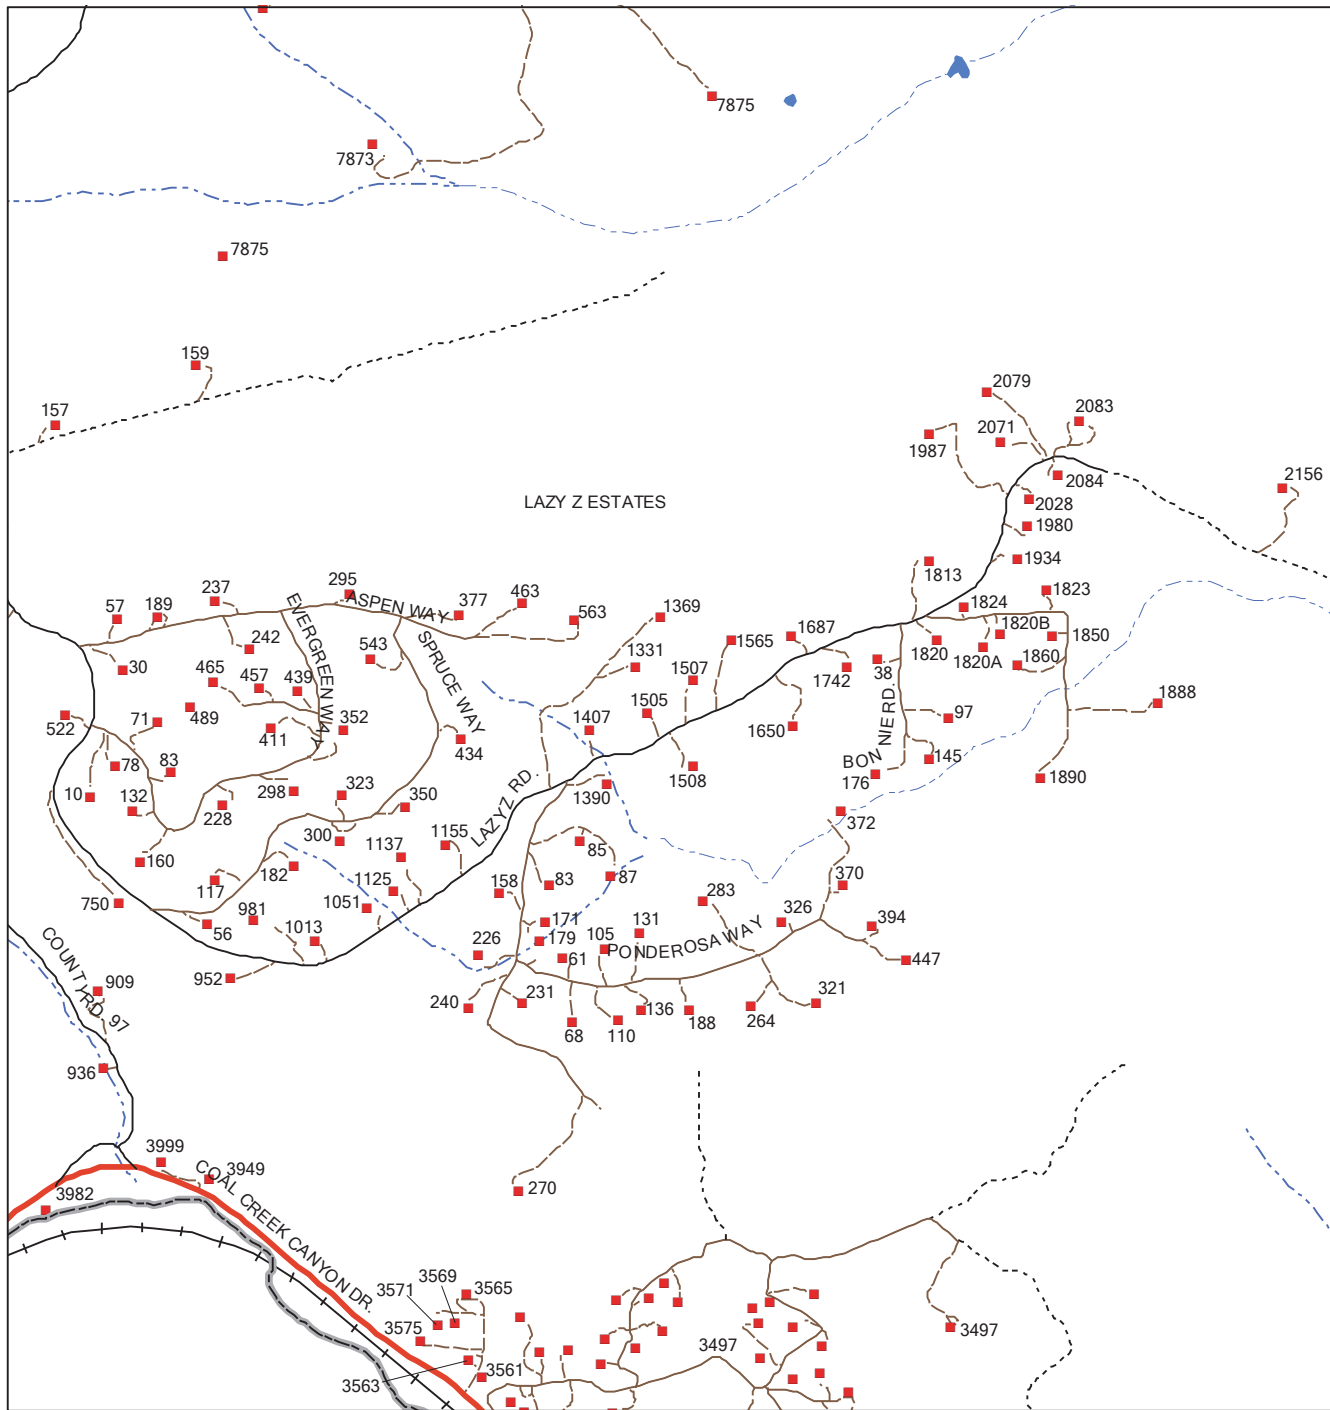

Map 36

See Map 35A

See Map 36A

Scale 1 : 30,000

Revised 01/10

Map 37

Scale 1 : 30,000

0 1,000 2,000 Feet

0 0.2 0.4 Miles

Revised 01/10

Map 37A

Scale 1 : 16,000

0 500 1,000 Feet

0 0.1 0.2 Miles

Revised 01/10

Map 44

Scale 1 : 30,000

Revised 01/10

Map 45

Scale 1 : 30,000

Revised 01/10

Map 45A

Scale 1 : 14,000

Revised 01/10